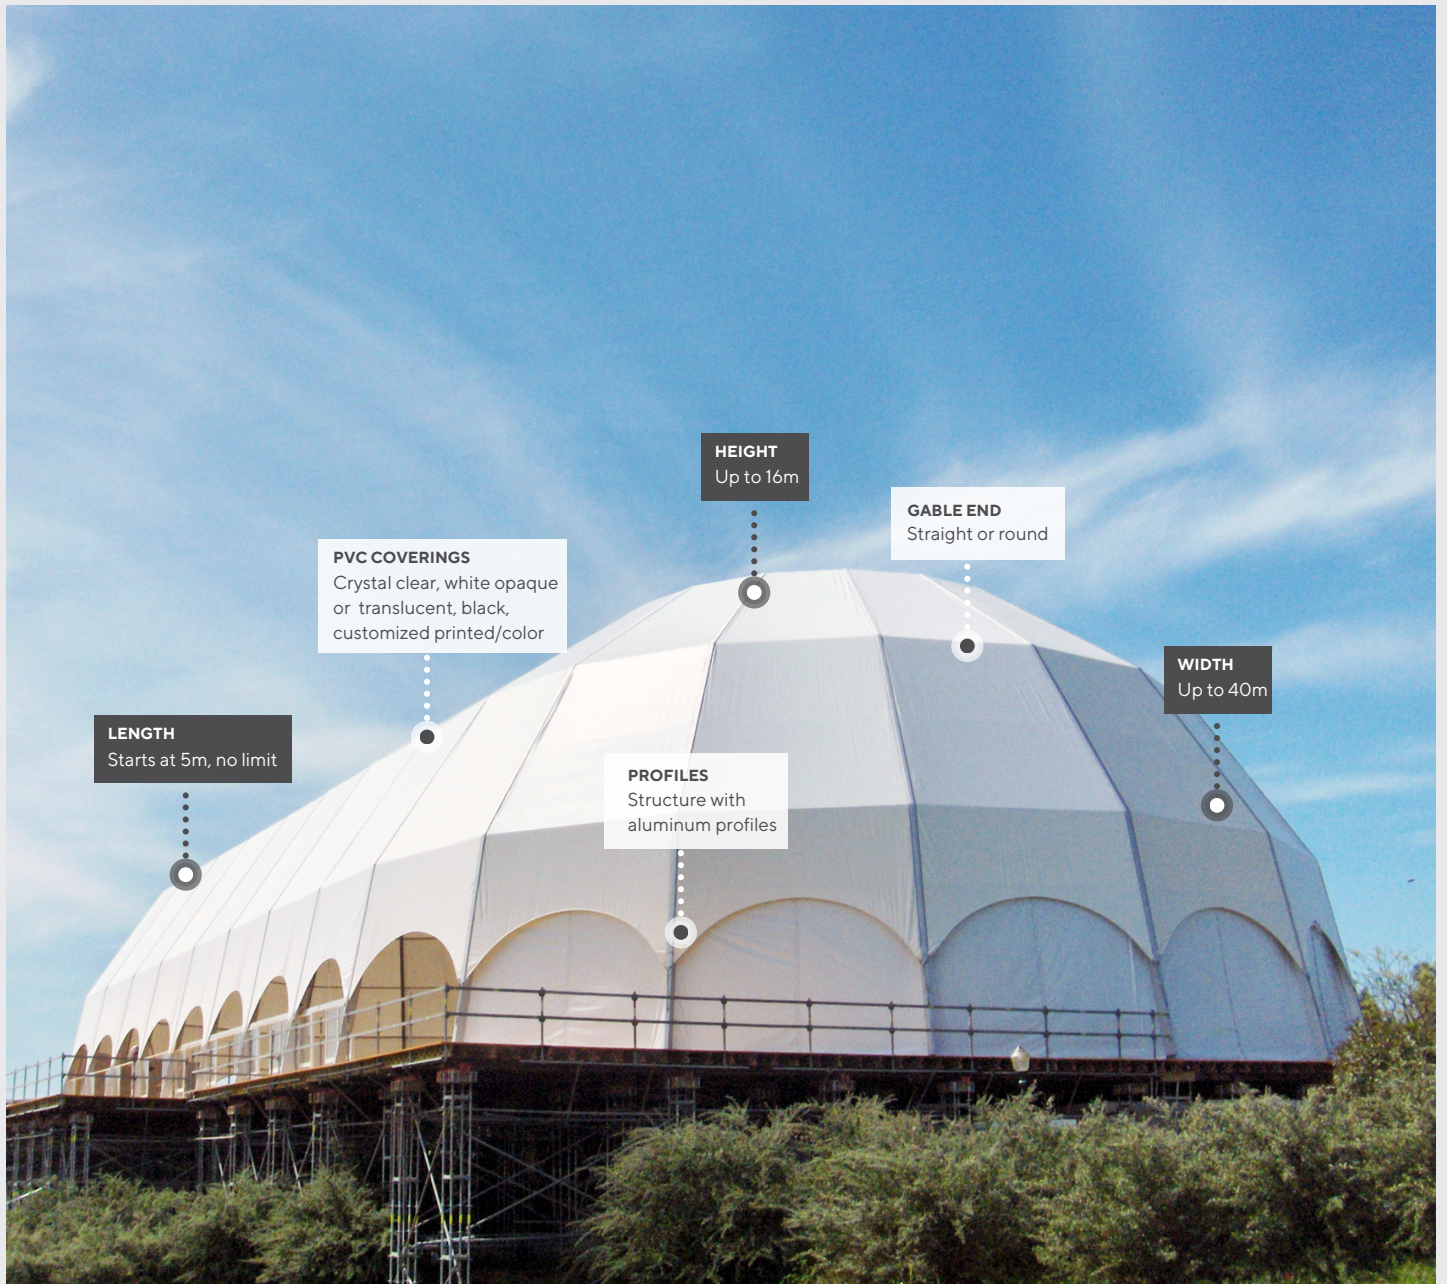

## THE IGLOO

# THE IGLOO

The igloo is one of the most significant icons in temporary structures. It creates large open spaces and it has a high suspended rigging capacity.

These structures are designed and produced by Irmarfer, in compliance with all codes and standards, ensuring its safety and stability.

It can be installed anywhere as it's meticulously

planned, including lighting, specially designed flooring, and much more, according to the client's preferences, ensuring the success of the event.

The igloo has proven to be the perfect space for events of all types and sizes, from conventions, sports events, fairs, festivals, exhibitions, weddings, gala parties, and even multipurpose arenas.